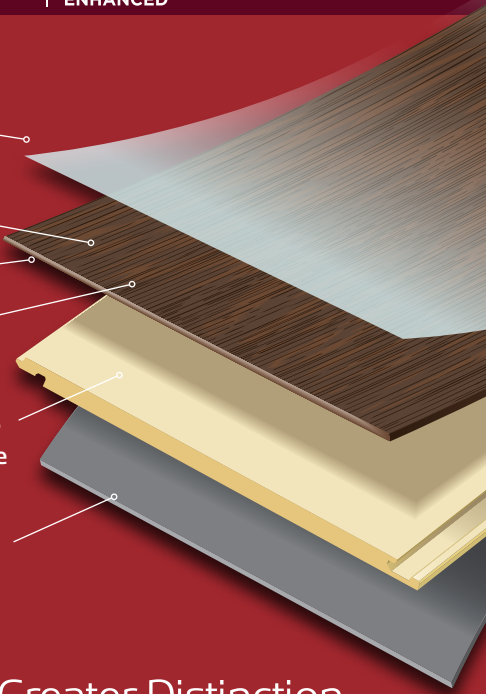

BENEDICTINE

- Beautiful Wood Decors
- Enhanced Bevel Offers Greater Distinction and Realism
- Resists Everyday Scuffs & Scratches
- Advanced Stain Resistance
- Perfect for High Moisture Areas
- Little or NO Subfloor Prep
- WPC - Waterproof Foamed Core
- NO Need for Expansion Joint or Transition Pieces

7" PLANKS 7" x 71" x 7.5mm

FUSION **e-MAX**  
ENHANCED

CHAMBORD · UV582-00102

ROUSSILLON · UV582-00103

MUROL · UV582-00108

CHARTREUSE · UV582-00109

BENEDICTINE · UV582-00110

CITRON · UV582-00111

MUROL

FUSION **e-MAX**  
ENHANCED

with COREtec® technology is designed to MAXimize your style! These beautiful, long-plank wood decors are engineered with patented COREtec® 100% waterproof composite core that is extremely dense and stable — it will not contract or expand! Even better, FUSION™ **Enhanced-MAX** resists spills of any kind, making the cleaning and everyday maintenance plain and simple.

- 20 mil Wear Layer
- High Definition Print Layer
- Enhanced Bevel
- Luxury Vinyl Top Layer
- 100% WATERPROOF COREtec® WPC Waterproof Foamed Core
- Attached IXPE Underlayment

Enhanced for Greater Distinction